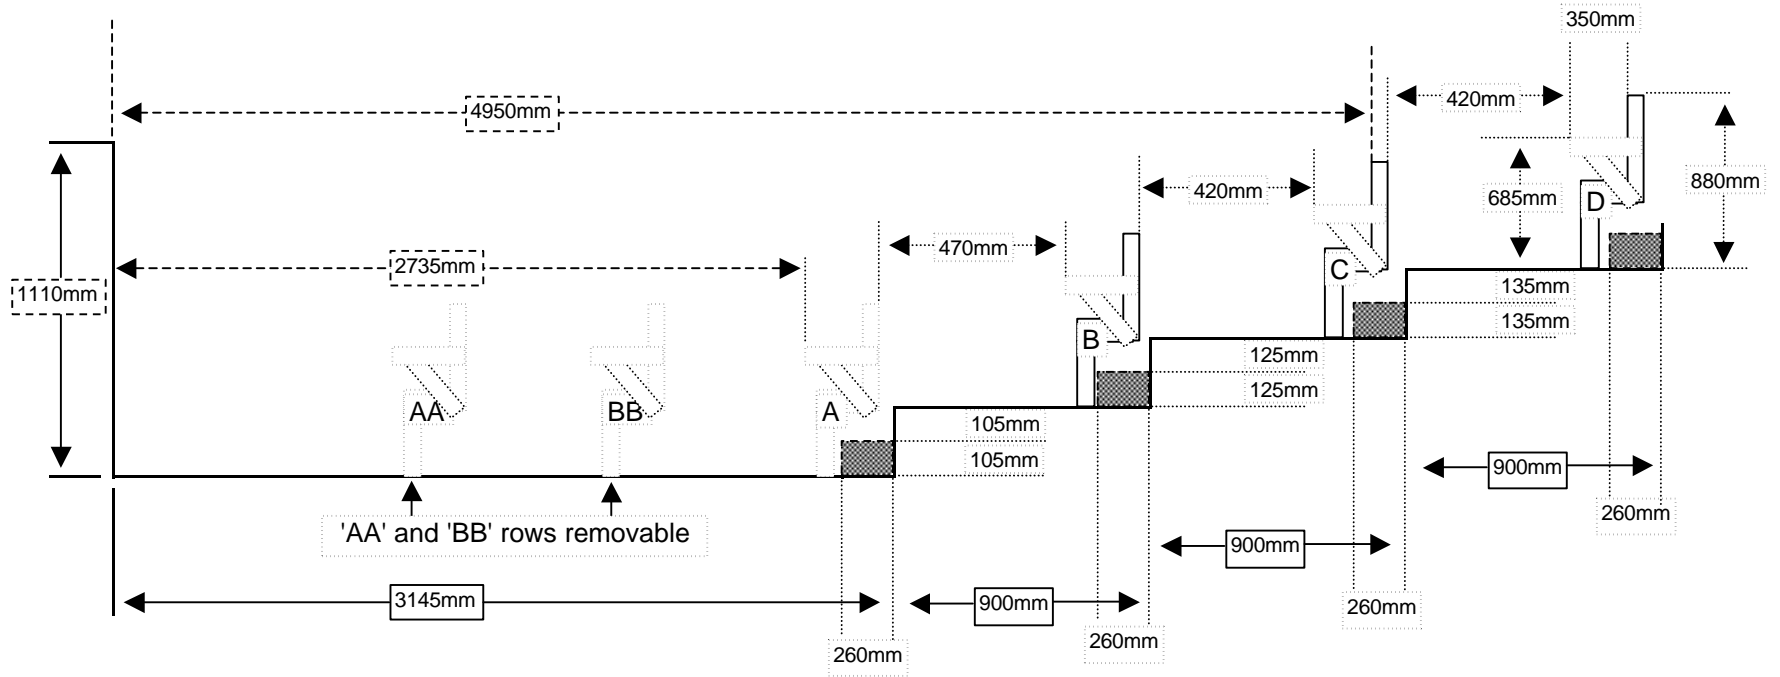


 - 850mm wide treads in aisles

NOT TO SCALE